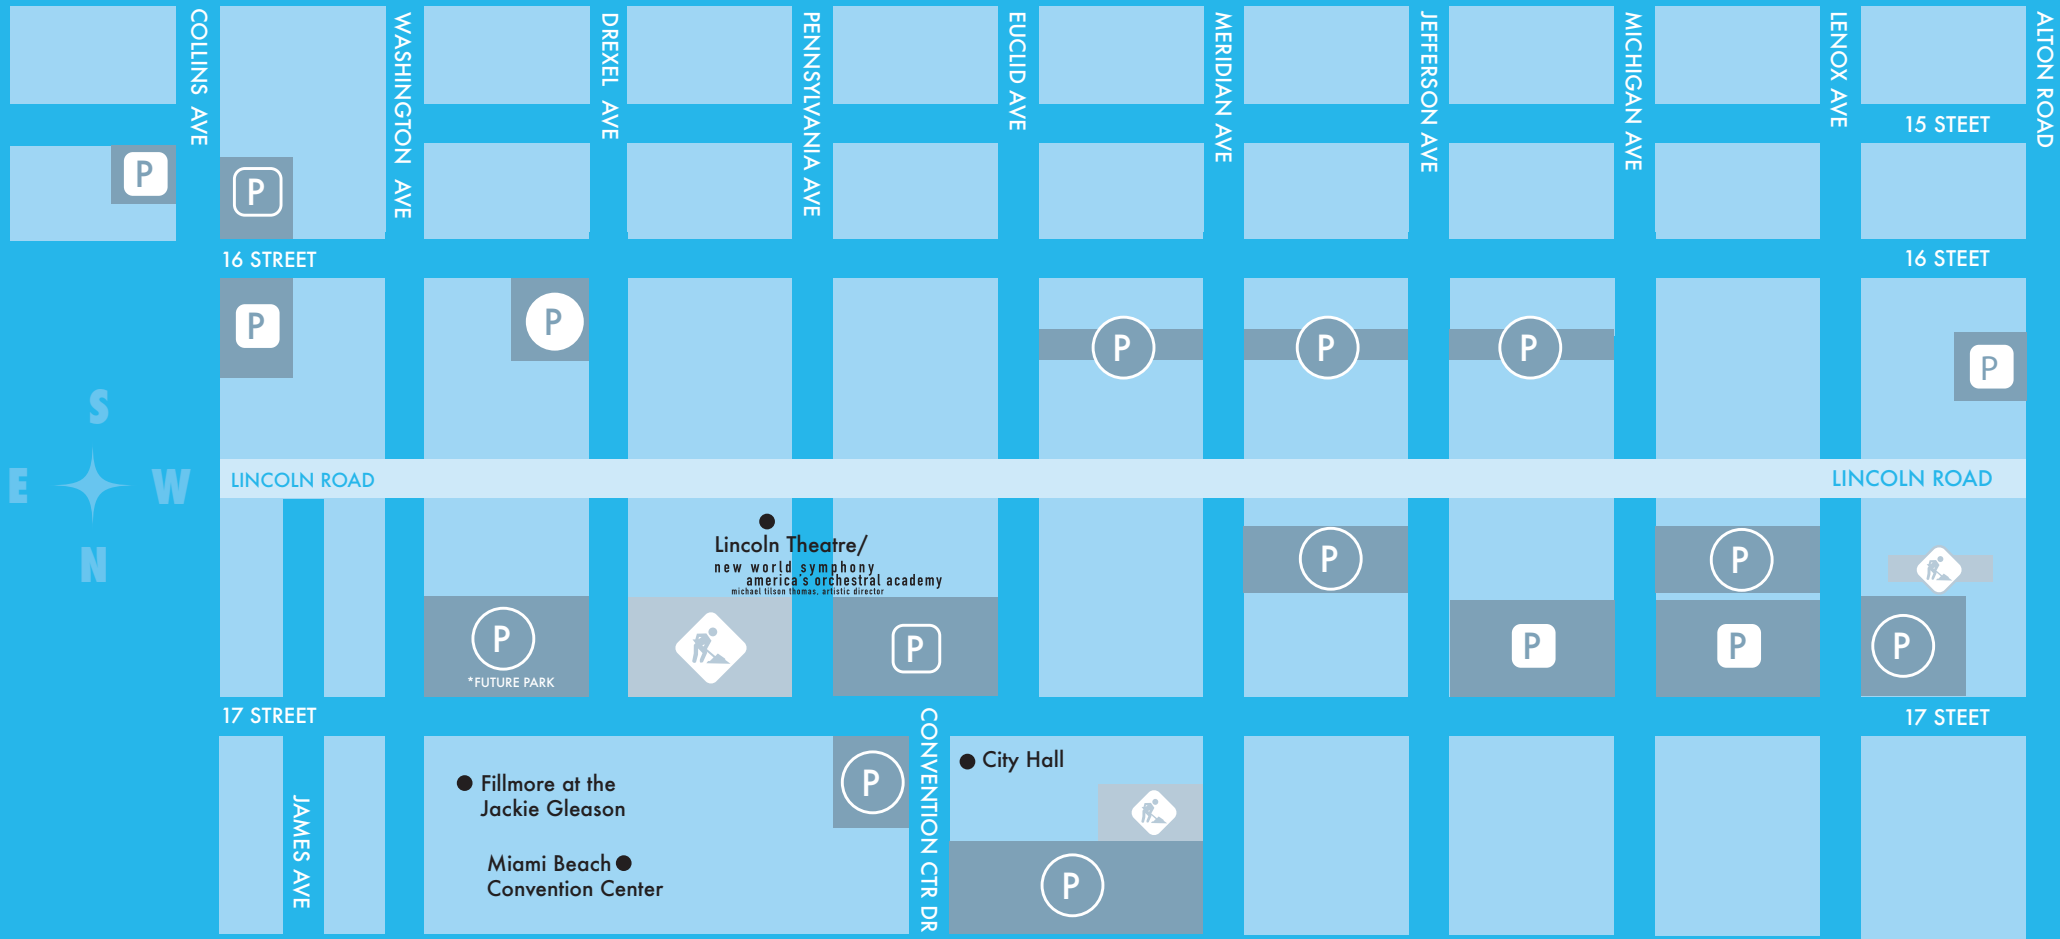

PARKING OPTIONS IN THE LINCOLN ROAD AREA

-  PUBLIC LOT
-  PRIVATE LOT*
-  PUBLIC GARAGE
-  PRIVATE GARAGE*
-  GARAGE UNDER CONSTRUCTION

BUILDING HARMONY

*Private lots and garages are operated at the owner's discretion. Map is schematic.